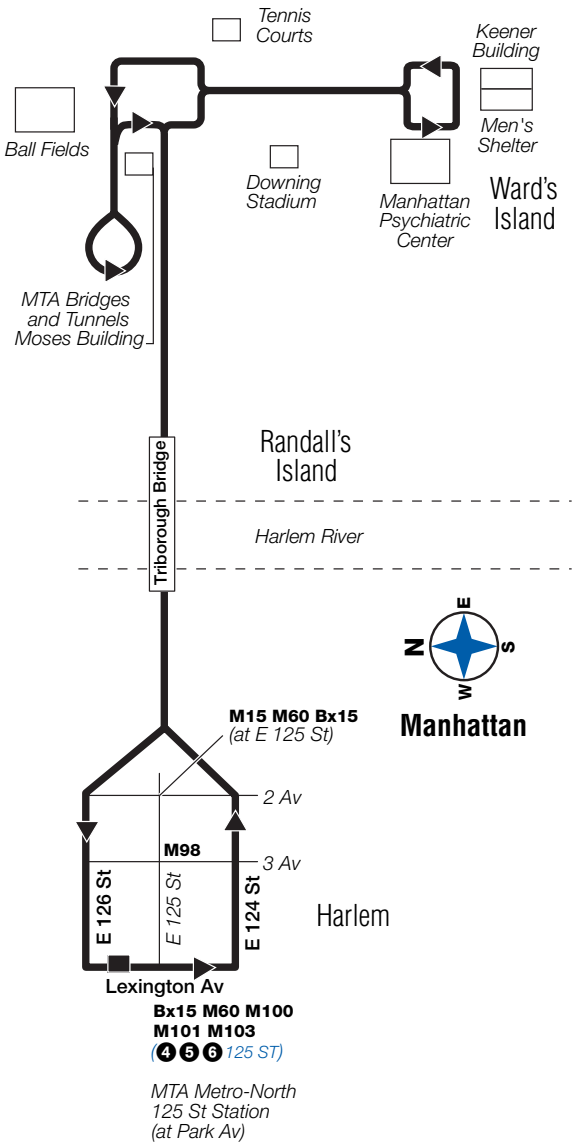

M35 LEGEND

Terminal

M60 Bus Transfer Point

(6 STATION NAME)

Subway Connection

ma035a04176_cs

For travel information, call 718-330-1234
or visit www.mta.info